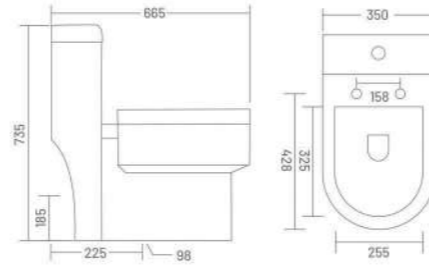

WASH DOWN FLUSH

CRYSTAL - S

One Piece Closet
L 710 W 375 H 740
S Trap - 100mm(4")
S Trap - 300mm(12")