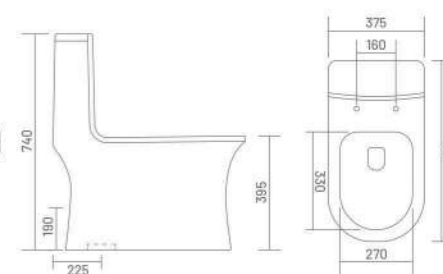

ALASKA - S&P (Rimless)

One Piece Closet
L 670 W 375 H 740
S Trap - 225mm(9")
P Trap - 190mm

- RIMLESS DESIGN
- WASH DOWN FLUSH
- UF SEAT COVER

ORCHID - S&P (Rimless)

One Piece Closet
L 660 W 360 H 750
S Trap - 225mm(9")
P Trap - 190mm