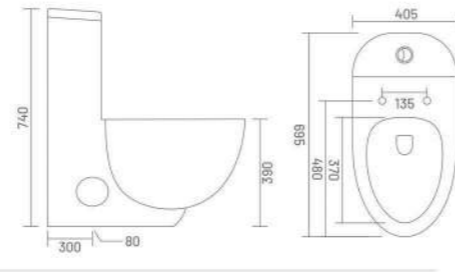

RHYNO - S

One Piece Closet
L 695 W 405 H 740
S Trap - 300mm(12")