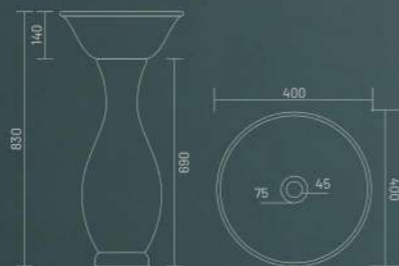

**PACIFIC**

Wall Hung Closet  
L 505 W 358 H 366

**MINI**

Wall Hung Closet  
L 485 W 350 H 350

redefine  
the spirit of  
panache

WASH BASIN PEDESTAL

**SONA-A (Matt)**

Wash Basin Pedestal  
L 400 W 400 H 830