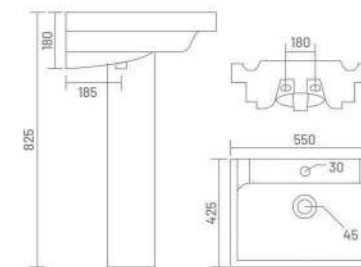

SCALA

Wash Basin Pedestal
L 500 W 425 H 830

VICTORIA

Wash Basin Pedestal
L 605 W 415 H 820

CROWNLY

Wash Basin Pedestal
L 550 W 425 H 825

PLANET

Wash Basin Pedestal
L 570 W 440 H 870

ADEL

Wash Basin Pedestal
L 575 W 455 H 855