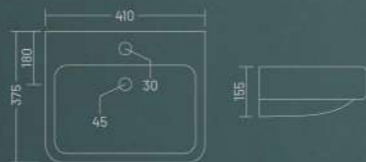

WALL HUNG BASIN

ADDY

Wall Hung Basin
L 410 W 375 H 155