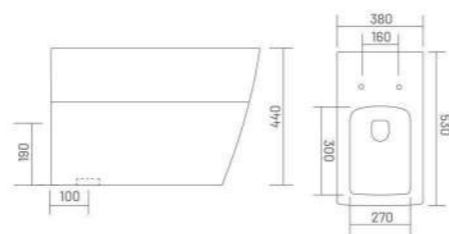

Water Closet  
L 500 W 350 H 410

RIMLESS  
DESIGN

UF SEAT  
COVER

**JIVA - S&P (Rimless)**

Water Closet  
L 560 W 350 H 420

RIMLESS DESIGN

**KROSS - S&P** (Rimless)

Water Closet  
L 530 W 380 H 440