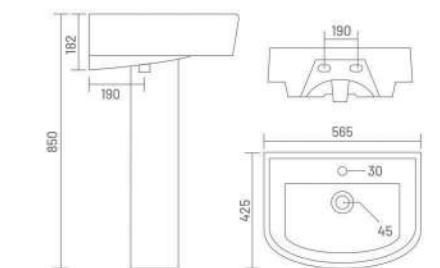

**SONICA**  
Wash Basin Pedestal  
L 542 W 475 H 925

WASH BASIN PEDESTAL

**ALEXA**  
Wash Basin Pedestal  
L 465 W 325 H 810

**TORUS**  
Wash Basin Pedestal  
L 510 W 430 H 840

**LORAS**  
Wash Basin Pedestal  
L 565 W 425 H 850