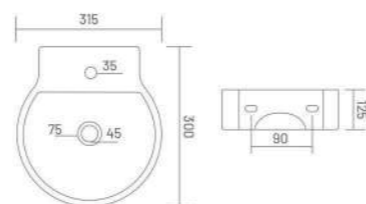

KENZO

Wall Hung Basin
L 430 W 245 H 135