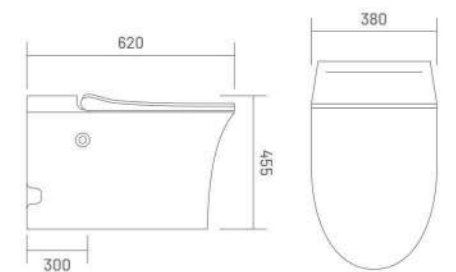

SMART TOILET

WIS-SMART 102

Pulse Tankless Toilet  
L 680 W 420 H 490  
S-trap 300mm(12") rounghing-in

PULSE FLOOR MOUNTED TOILET

WIS-SMART 103

Pulse Tankless Toilet  
L 620 W 380 H 455  
S-trap 300mm(12") rounghing-in