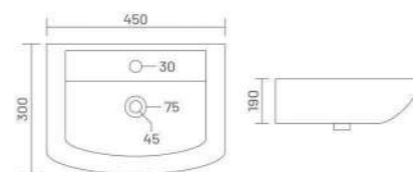

PEARL

Wall Hung Basin
L 405 W 320 H 140