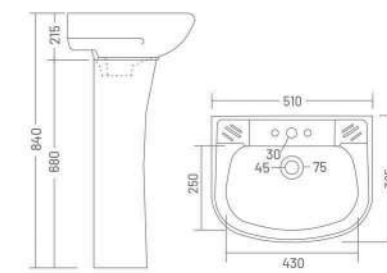

ERAS
Wash Basin Pedestal
L 475 W 370 H 806