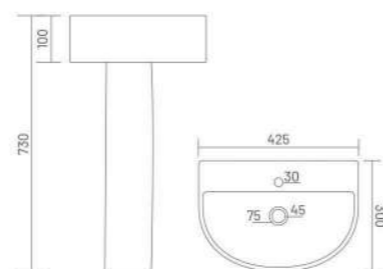

WASH BASIN PEDESTAL

**ADDY**  
Wash Basin Pedestal  
L 410 W 360 H 830

**CUBIC**  
Wash Basin Pedestal  
L 425 W 340 H 830

**FLORA**  
Wash Basin Pedestal  
L 498 W 385 H 858

**SOFIA**  
Wash Basin Pedestal  
L 575 W 420 H 850

**KITE**  
Wash Basin Pedestal  
L 570 W 495 H 850

**SIMON**  
Wash Basin Pedestal  
L 600 W 480 H 860

**LORIC**  
Wash Basin Pedestal  
L 420 W 410 H 790

**SELINA**  
Wash Basin Pedestal  
L 575 W 410 H 790

**HONEST**  
Wash Basin Pedestal  
L 450 W 300 H 780

**MARCO**

Wash Basin Pedestal  
L 465 W 330 H 780

**MOON**

Wash Basin Pedestal  
L 525 W 410 H 805

**MARK**

Wash Basin Pedestal  
L 425 W 300 H 730

**LUCY**