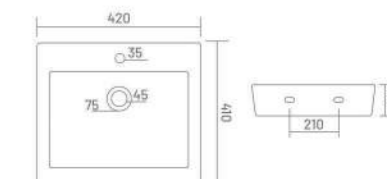

WALL HUNG BASIN

ADDY

Wall Hung Basin
L 410 W 375 H 155

designed
for glory

WALL HUNG BASIN

LYRA

Wall Hung Basin
L 425 W 400 H 160

MARK

Wall Hung Basin
L 425 W 300 H 100

LORIC

Wall Hung Basin
L 420 W 410 H 100