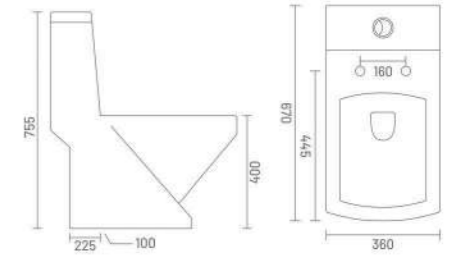

WASH DOWN FLUSH RIMLESS DESIGN

UF SEAT COVER

**VENUS - S (Rimless)**

One Piece Closet  
L 650 W 350 H 710  
S Trap - 300mm(12")

ONE PIECE CLOSET

WASH DOWN FLUSH

**FUSION - S**

One Piece Closet  
L 670 W 360 H 755  
S Trap - 225mm(9")