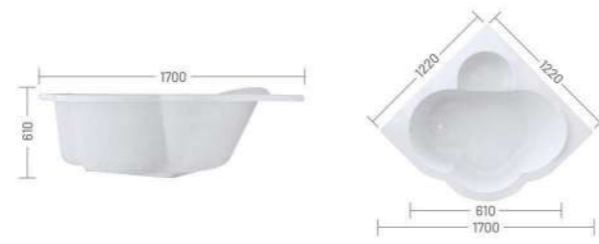

WBT-003 Length 1840mm
Breadth 915mm
Depth 410mm
Waste Hole Distance from wall 350mm