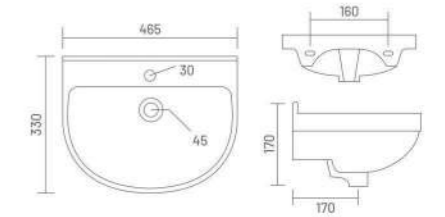

**LORIC**

Wall Hung Basin  
L 420 W 410 H 100

**PLANO**

Wall Hung Basin  
L 455 W 350 H 145

**MARCO**

Wall Hung Basin  
L 465 W 330 H 170

**SCALA**

Wall Hung Basin  
L 500 W 425 H 145