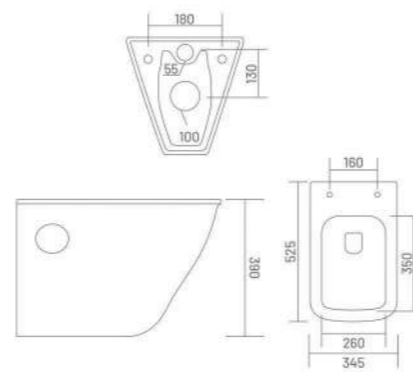

WALL HUNG CLOSET

UF UF SEAT COVER

RUBIX

Wall Hung Closet
L 525 W 345 H 390

WALL HUNG CLOSET

RIMLESS DESIGN

UF UF SEAT COVER

KROMA (Rimless)

Wall Hung Closet
L 500 W 360 H 360

INBUILT JET

UF UF SEAT COVER

COMMANDER

Wall Hung Closet
L 515 W 360 H 350

RIMLESS DESIGN

UF UF SEAT COVER

SARA (Rimless)

Wall Hung Closet
L 500 W 380 H 400

RIMLESS DESIGN

UF UF SEAT COVER

THAR (Rimless)

Wall Hung Closet
L 495 W 360 H 360

ITALO

Wall Hung Closet
L 555 W 360 H 360