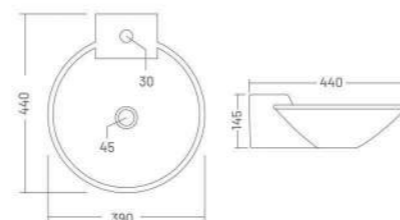

AVVIO

Wall Hung Basin
L 470 W 325 H 120