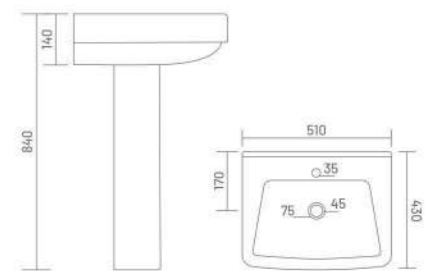

TORUS
Wash Basin Pedestal
L 510 W 430 H 840