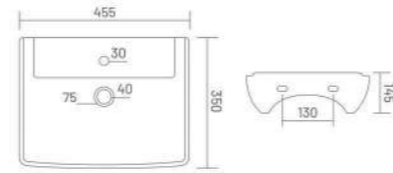

**LORIC**

Wall Hung Basin  
L 420 W 410 H 100

**PLANO**

Wall Hung Basin  
L 455 W 350 H 145

**MARCO**

Wall Hung Basin  
L 465 W 330 H 170

**SCALA**

Wall Hung Basin  
L 500 W 425 H 145