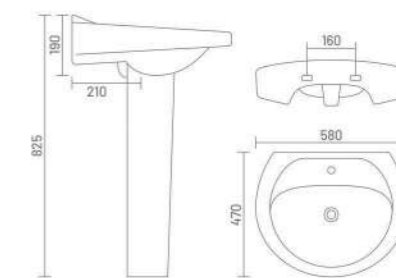

CORNIA CORNER

Wash Basin Pedestal
L 525 W 440 H 780