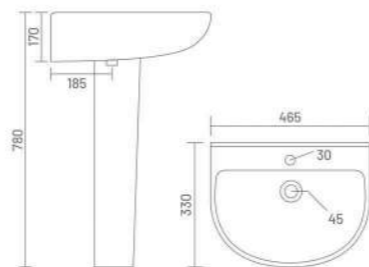

WASH BASIN PEDESTAL

**ADDY**  
Wash Basin Pedestal  
L 410 W 360 H 830

**CUBIC**  
Wash Basin Pedestal  
L 425 W 340 H 830

**FLORA**  
Wash Basin Pedestal  
L 498 W 385 H 858

**SOFIA**  
Wash Basin Pedestal  
L 575 W 420 H 850

**KITE**  
Wash Basin Pedestal  
L 570 W 495 H 850

**SIMON**  
Wash Basin Pedestal  
L 600 W 480 H 860

**LORIC**  
Wash Basin Pedestal  
L 420 W 410 H 790

**SELINA**  
Wash Basin Pedestal  
L 575 W 410 H 790

**HONEST**  
Wash Basin Pedestal  
L 450 W 300 H 780

**MARCO**

Wash Basin Pedestal  
L 465 W 330 H 780

**MOON**

Wash Basin Pedestal  
L 525 W 410 H 805

**MARK**

Wash Basin Pedestal  
L 425 W 300 H 730

**LUCY**