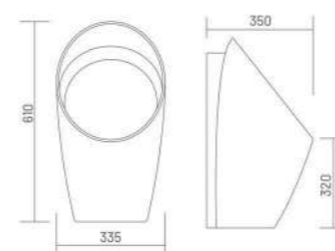

ELLIPS URINAL

Urinal
L 350 W 335 H 610

URINAL SENSOR