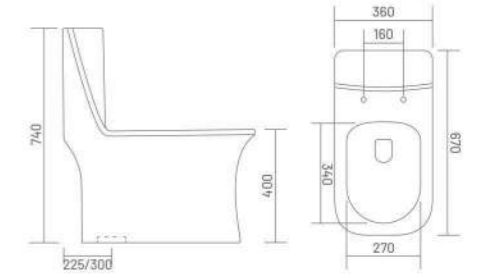

- 5D FLUSH
- RIMLESS DESIGN
- SYPHONIC FLUSH
- UF SEAT COVER

CRUZ - S

One Piece Closet
L 670 W 360 H 760
S Trap - 225mm(9")