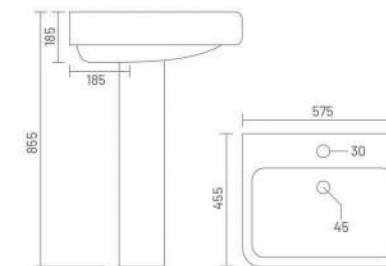

**SCALA**

Wash Basin Pedestal  
L 500 W 425 H 830

**VICTORIA**

Wash Basin Pedestal  
L 605 W 415 H 820

**CROWNLY**

Wash Basin Pedestal  
L 550 W 425 H 825

**PLANET**

Wash Basin Pedestal  
L 570 W 440 H 870