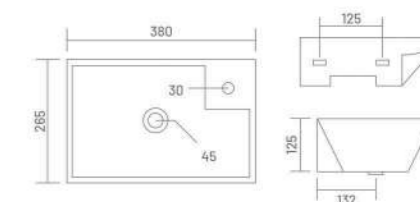

**ROSY**

Wall Hung Basin  
L 315 W 300 H 125

**KENZO**

Wall Hung Basin  
L 430 W 245 H 135

**LARA**

Wall Hung Basin  
L 325 W 270 H 125

**CANDY**

Wall Hung Basin  
L 380 W 265 H 125