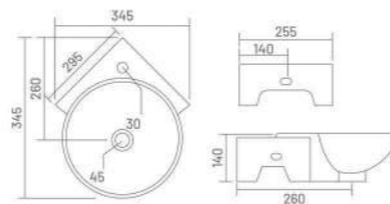

WALL HUNG BASIN

**CORNIA**

Wall Hung Basin  
L 525 W 440 H 140

**LILY CORNER**

Wall Hung Basin  
L 345 W 345 H 140

**BREVA CORNER**

Wall Hung Basin  
L 380 W 380 H 200

**THIN EDGE**