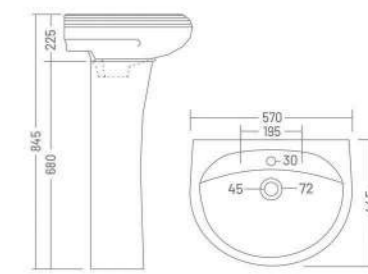

**HONEST**  
Wash Basin Pedestal  
L 450 W 300 H 780

**MARCO**

Wash Basin Pedestal  
L 465 W 330 H 780

**MOON**

Wash Basin Pedestal  
L 525 W 410 H 805

**MARK**

Wash Basin Pedestal  
L 425 W 300 H 730

**LUCY**

Wash Basin Pedestal  
L 585 W 455 H 815

**MERY**

Wash Basin Pedestal  
L 580 W 470 H 825

**CORNIA CORNER**

Wash Basin Pedestal  
L 525 W 440 H 780

**SANDY**  
Wash Basin Pedestal  
L 570 W 450 H 890

**SERENA**  
Wash Basin Pedestal  
L 590 W 480 H 945

**SOBER**  
Wash Basin Pedestal  
L 560 W 430 H 830

**CLASSIC**  
Wash Basin Pedestal  
L 570 W 445 H 845

**LEXO**  
Wash Basin Pedestal  
L 520 W 390 H 830

**ERAS**  
Wash Basin Pedestal  
L 475 W 370 H 806