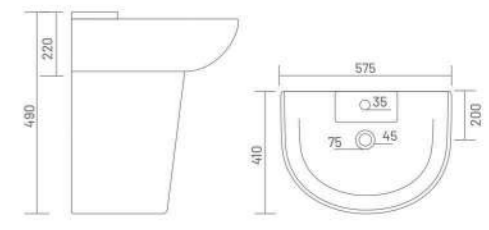

SELINA

Wash Basin Half Pedestal
L 575 W 410 H 490