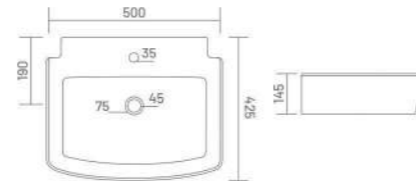

**LORIC**

Wall Hung Basin  
L 420 W 410 H 100

**PLANO**

Wall Hung Basin  
L 455 W 350 H 145

**MARCO**

Wall Hung Basin  
L 465 W 330 H 170

**SCALA**

Wall Hung Basin  
L 500 W 425 H 145