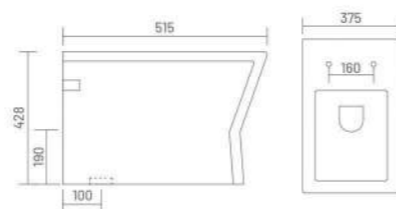

UF SEAT COVER

TATA - S&P

Water Closet
L 542 W 368 H 388