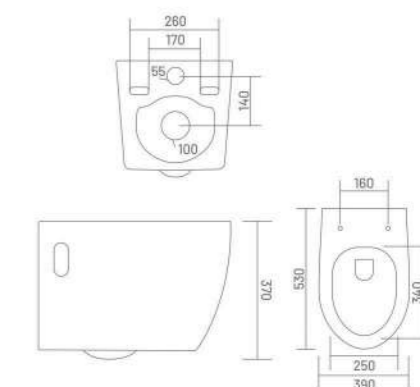

Wall Hung Closet  
L 495 W 360 H 360

INBUILT JET

RIMLESS DESIGN

UF SEAT COVER

smart  
irresistible  
curves

WALL HUNG CLOSET

**CELIO**

Wall Hung Closet  
L 485 W 350 H 350