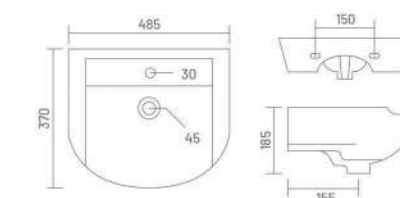

BRIGO WITH STAND

Wall Hung Basin
L 530 W 405 H 190

CODY

Wall Hung Basin
L 440 W 290 H 135

HONEST

Wall Hung Basin
L 450 W 300 H 190

PEARL

Wall Hung Basin
L 405 W 320 H 140

REAL

Wall Hung Basin
L 475 W 330 H 200

ERAS

Wall Hung Basin
L 485 W 370 H 185