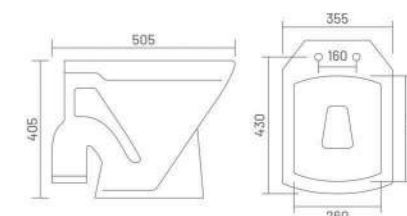

RIMLESS DESIGN

Water Closet
L 530 W 380 H 440

Water Closet
L 515 W 375 H 428

UF SEAT COVER

Water Closet
L 542 W 368 H 388

UF SEAT COVER

Water Closet
L 570 W 395 H 395

Water Closet
L 505 W 355 H 405