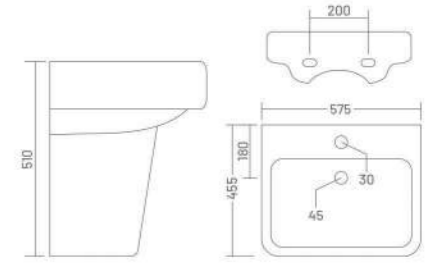

LYRA

Wash Basin Half Pedestal
L 425 W 400 H 430