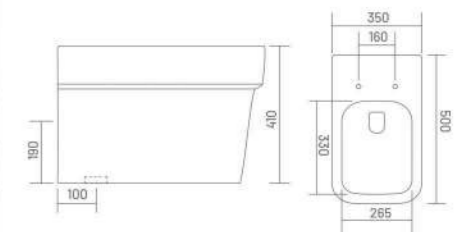

KYARA - S&P (Rimless)

Water Closet
L 500 W 350 H 410