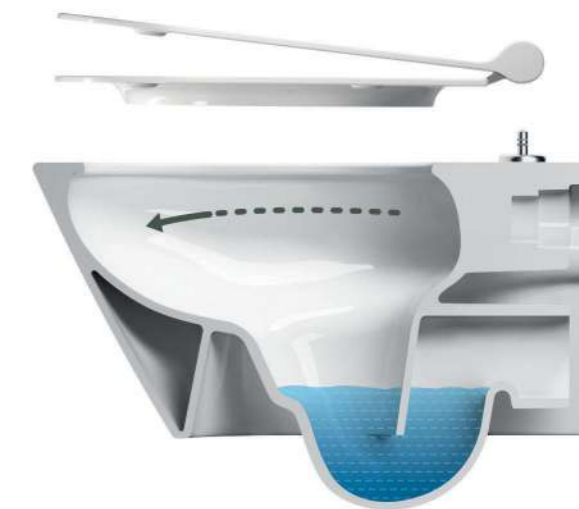

### TOILET BOWL WITHOUT AN EDGE

The rimless design is standard for all special toilets. It means that the toilet bowls do not have any difficult-to-reach places in which dirt and bacteria can accumulate. This makes it possible to clean the toilet far more quickly, easily and thoroughly. WATERO has produced rimless toilet bowls.