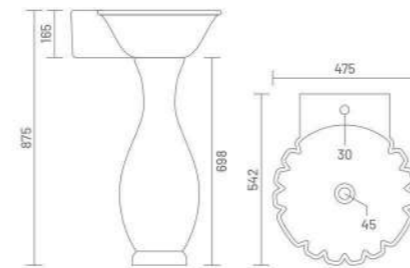

glory of  
exotic  
glamour

WASH BASIN PEDESTAL

**SONA-B (Matt)**

Wash Basin Pedestal  
L 400 W 400 H 885

**SONIC**

Wash Basin Pedestal  
L 460 W 535 H 870

WASH BASIN PEDESTAL

**SONY**  
Wash Basin Pedestal  
L 542 W 475 H 875