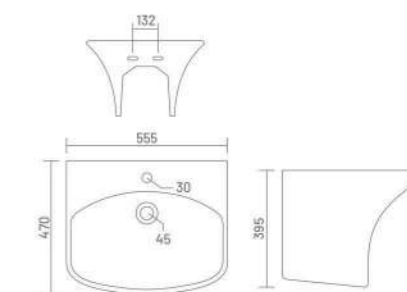

**PROTON**  
One Piece Basin  
L 400 W 385 H 280

ONE PIECE BASIN

**ROMAN**

One Piece Basin  
L 380 W 370 H 250

ONE PIECE BASIN

**Q-3**

One Piece Basin  
L 475 W 400 H 300

**DENIM**

One Piece Basin  
L 390 W 355 H 355

**CORAL**

One Piece Basin  
L 505 W 350 H 260

**VEGA**

One Piece Basin  
L 465 W 325 H 240

**GRAND**

One Piece Basin  
L 555 W 470 H 395

WALL HUNG BASIN