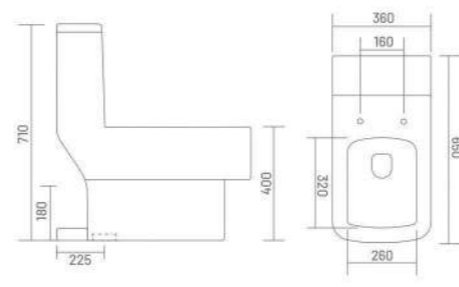

One Piece Closet  
L 720 W 376 H 794  
S Trap - 225mm(9")

slender stuff  
of dimension

ONE PIECE CLOSET

-  RIMLESS DESIGN
-  WASH DOWN FLUSH
-  UF SEAT COVER

**ROLEX - S (Rimless)**

One Piece Closet  
L 650 W 360 H 710  
S Trap - 225mm(9")