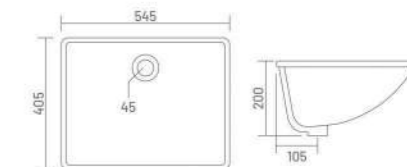

IZOLA

Under Counter Basin
L 545 W 405 H 200