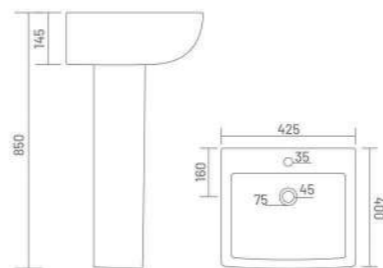

**ADEL**

Wash Basin Pedestal  
L 575 W 455 H 855

WASH BASIN PEDESTAL

**LEVIS**  
Wash Basin Pedestal  
L 545 W 475 H 840

**PLANO**  
Wash Basin Pedestal  
L 455 W 350 H 825

**LYRA**  
Wash Basin Pedestal  
L 425 W 400 H 850