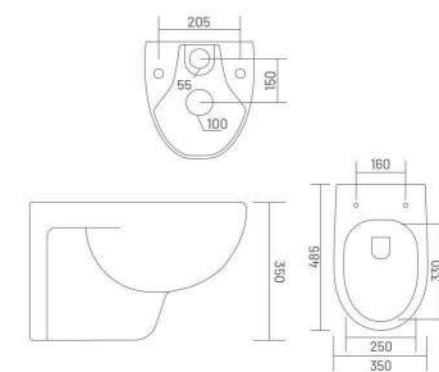

**PACIFIC**

Wall Hung Closet  
L 505 W 358 H 366

**MINI**

Wall Hung Closet  
L 485 W 350 H 350

redefine  
the spirit of  
panache

WASH BASIN PEDESTAL

**SONA-A (Matt)**

Wash Basin Pedestal  
L 400 W 400 H 830