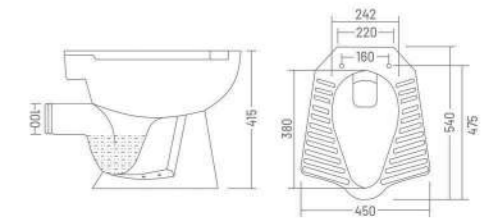

CONCEALED - S

Water Closet
L 490 W 380 H 425