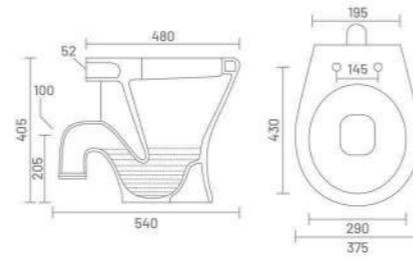

CLASSIC - P

Water Closet
L 540 W 375 H 405