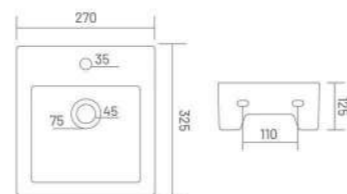

**ROSY**

Wall Hung Basin  
L 315 W 300 H 125

**KENZO**

Wall Hung Basin  
L 430 W 245 H 135

**LARA**

Wall Hung Basin  
L 325 W 270 H 125

**CANDY**

Wall Hung Basin  
L 380 W 265 H 125