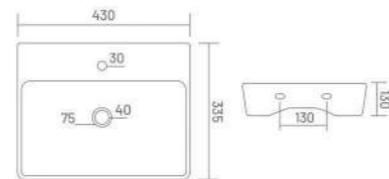

CUBIC

Wall Hung Basin
L 430 W 335 H 130