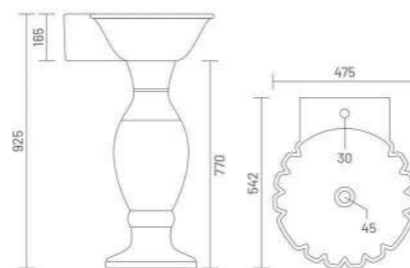

glory of  
exotic  
glamour

WASH BASIN PEDESTAL

**SONA-B (Matt)**

Wash Basin Pedestal  
L 400 W 400 H 885

**SONIC**

Wash Basin Pedestal  
L 460 W 535 H 870

WASH BASIN PEDESTAL

**SONY**  
Wash Basin Pedestal  
L 542 W 475 H 875