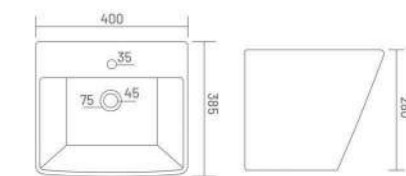

space with  
playful artistry

**TESLA**  
One Piece Basin  
L 420 W 370 H 780

**BENTLEY**  
One Piece Basin  
L 490 W 400 H 830

**PORSCHÉ**  
One Piece Basin  
L 420 W 390 H 780

WITH STAND

**QUEENY**  
One Piece Basin  
L 560 W 450 H 850