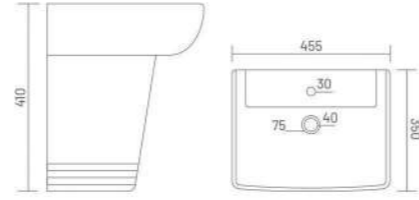

**LORIC**

Wash Basin Half Pedestal  
L 420 W 410 H 410

**TORUS**

Wash Basin Half Pedestal  
L 510 W 430 H 420

**ALEXA**

Wash Basin Half Pedestal  
L 465 W 325 H 410

**PLANO**

Wash Basin Half Pedestal  
L 455 W 350 H 410