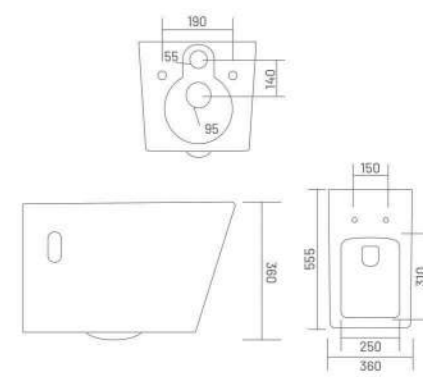

RIMLESS DESIGN

UF UF SEAT COVER

**THAR (Rimless)**

Wall Hung Closet  
L 495 W 360 H 360

**ITALO**

Wall Hung Closet  
L 555 W 360 H 360

WALL HUNG CLOSET

**CUTE (Rimless)**