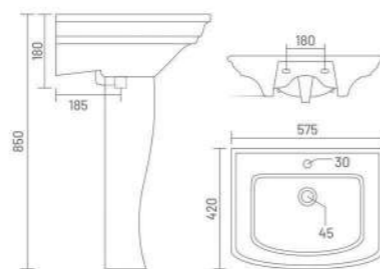

WASH BASIN PEDESTAL

**ADDY**  
Wash Basin Pedestal  
L 410 W 360 H 830

**CUBIC**  
Wash Basin Pedestal  
L 425 W 340 H 830

**FLORA**  
Wash Basin Pedestal  
L 498 W 385 H 858

**SOFIA**  
Wash Basin Pedestal  
L 575 W 420 H 850