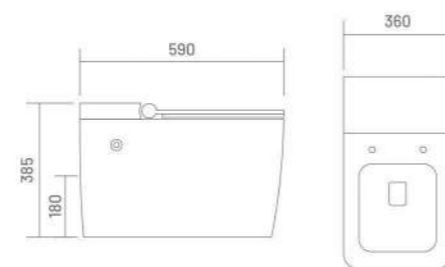

PULSE WALL MOUNTED TOILET

WIS-SMART 105

Wall Hung Closet
L 625 W 380 H 385
P-trap 180mm

WIS-SMART 106

Wall Hung Closet
L 590 W 360 H 385
P-trap 180mm

PULSE TANKLESS WALL HUNG TOILET

A great revolution for the wall hung toilet ! It is the time to remove the concealed cistern now, from now on no need to worry about how to repair when concealed cistern has problem. Tankless wall hung toilet is more convenience and more economical for the consumers , also with Pulse technology may enhance the flushing effect largely so that can be more clean and more water saving.

Six advantages:

From economical aspect, perfectly solve the painful difficulty of wall hung toilet concealed cistern installation.

More convenience, More economic, More clean, More water Saving.