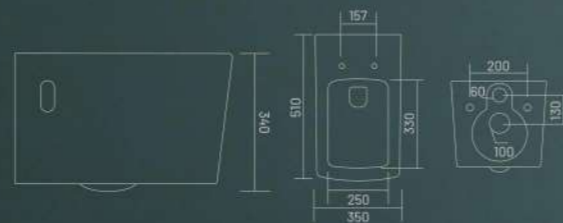

ITALIA

Wall Hung Closet
L 510 W 350 H 340

UF SEAT COVER