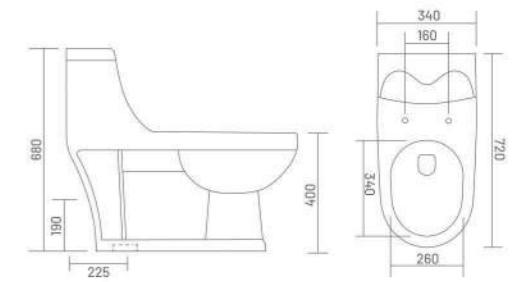

CAMRY - S&P

One Piece Closet
L 720 W 340 H 680
S Trap - 225mm(9")
P Trap - 190mm

WASH DOWN FLUSH

CLASSIC - S&P

One Piece Closet
L 705 W 395 H 685
S Trap - 225mm(9")
P Trap - 185mm