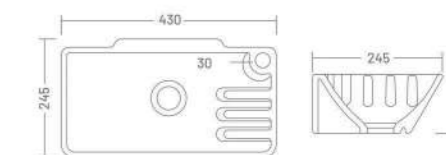

LARA

Wall Hung Basin
L 325 W 270 H 125