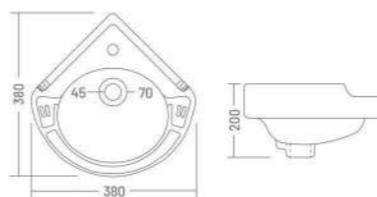

WALL HUNG BASIN

**CORNIA**

Wall Hung Basin  
L 525 W 440 H 140

**LILY CORNER**

Wall Hung Basin  
L 345 W 345 H 140

**BREVA CORNER**

Wall Hung Basin  
L 380 W 380 H 200

**THIN EDGE**