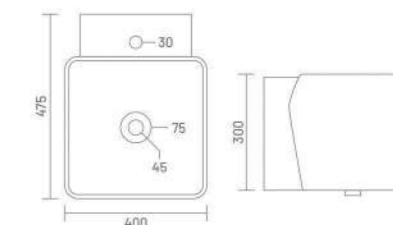

**PROTON**  
One Piece Basin  
L 400 W 385 H 280

ONE PIECE BASIN

**ROMAN**

One Piece Basin  
L 380 W 370 H 250

ONE PIECE BASIN

**Q-3**

One Piece Basin  
L 475 W 400 H 300

**DENIM**