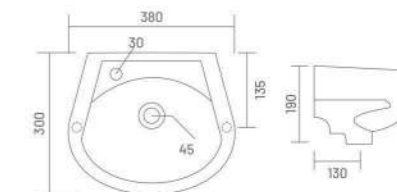

**ROMA**

Wall Hung Basin  
L 360 W 360 H 150

**CUBA**

Wall Hung Basin  
L 345 W 300 H 130

**JOLLY**

Wall Hung Basin  
L 450 W 350 H 165

**NANO**

Wall Hung Basin  
L 380 W 300 H 190