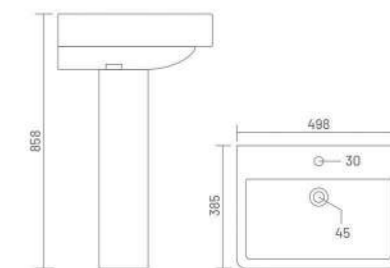

WASH BASIN PEDESTAL

**ADDY**  
Wash Basin Pedestal  
L 410 W 360 H 830

**CUBIC**  
Wash Basin Pedestal  
L 425 W 340 H 830

**FLORA**  
Wash Basin Pedestal  
L 498 W 385 H 858

**SOFIA**  
Wash Basin Pedestal  
L 575 W 420 H 850