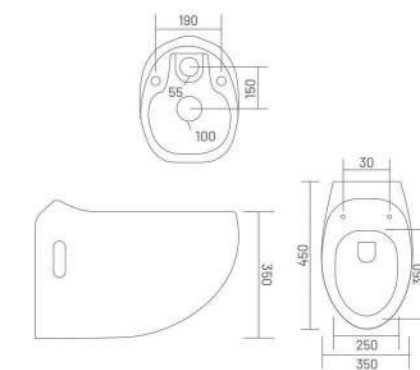

Wall Hung Closet  
L 495 W 360 H 360

INBUILT JET

RIMLESS DESIGN

UF SEAT COVER

smart  
irresistible  
curves

WALL HUNG CLOSET

**CELIO**

Wall Hung Closet  
L 485 W 350 H 350