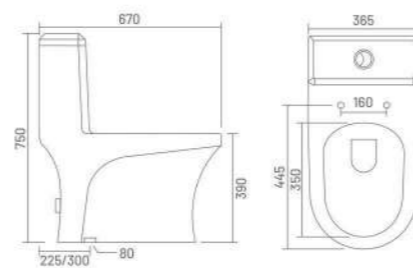

- 4D FLUSH
- RIMLESS DESIGN
- SYPHONIC FLUSH
- UF SEAT COVER

CARNIVAL - S

One Piece Closet
L 670 W 360 H 770
S Trap - 225mm(9")