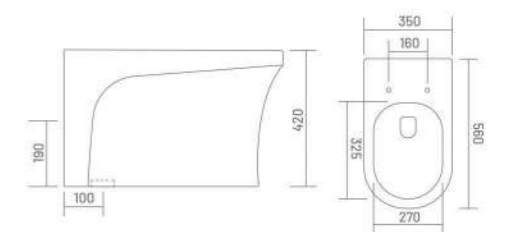

JIVA - S&P (Rimless)

Water Closet
L 560 W 350 H 420