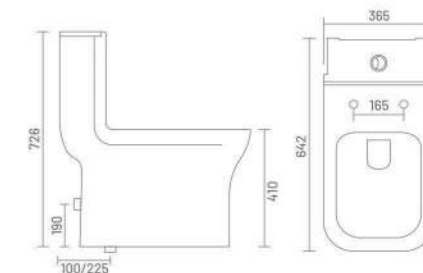

UF SEAT COVER

symmetric  
composition  
of beauty

ONE PIECE CLOSET

WASH DOWN FLUSH

UF SEAT COVER

**COMPASS - S&P**

One Piece Closet  
L 642 W 365 H 726  
S Trap - 100mm(4")  
S Trap - 225mm(9")  
P Trap - 190mm