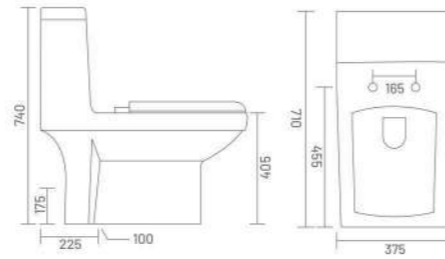

ONE PIECE CLOSET

WASH DOWN FLUSH UF SEAT COVER

**SPICE - S&P**

One Piece Closet  
L 665 W 350 H 735  
S Trap - 225mm(9")  
P Trap - 185mm

WASH DOWN FLUSH

**CRYSTAL - S**

One Piece Closet  
L 710 W 375 H 740  
S Trap - 100mm(4")  
S Trap - 300mm(12")