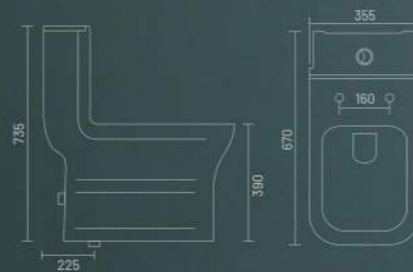

ONE PIECE CLOSET

RUSH - S

One Piece Closet
L 670 W 355 H 735
S Trap - 225mm(9")

WASH DOWN FLUSH

UF SEAT COVER