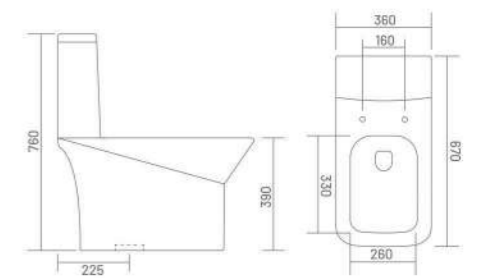

- RIMLESS DESIGN
- SYPHONIC FLUSH
- TORNADO FLUSH
- UF SEAT COVER

LAVA - S

One Piece Closet
L 670 W 365 H 750
S Trap - 225mm(9")
S Trap - 300mm(12")