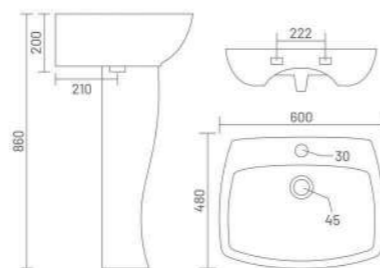

LORIC
Wash Basin Pedestal
L 420 W 410 H 790