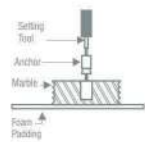

For Marble Counter tops:

1. Position the counter top upside down on foam padding to protect the surface. Mark and drill 3/6" holes 5/8" deep at the locations shown on the template.
2. Use a setting tool and hammer to secure the anchors.