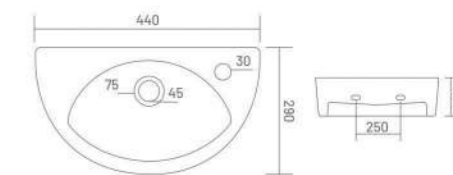

HONEST

Wall Hung Basin
L 450 W 300 H 190