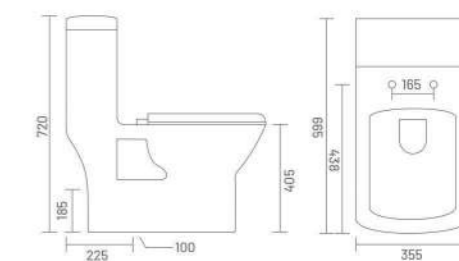

WASH DOWN FLUSH

**CRYSTAL - S&P**

One Piece Closet  
L 710 W 375 H 740  
S Trap - 225mm(9")  
P Trap - 175mm

WASH DOWN FLUSH

**LORAS - S&P**

One Piece Closet  
L 665 W 355 H 720  
S Trap - 225mm(9")  
P Trap - 185mm