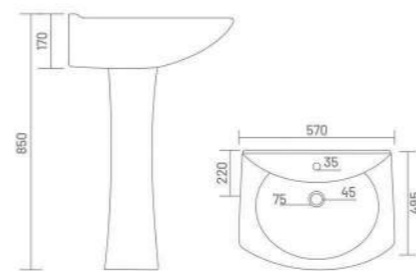

WASH BASIN PEDESTAL

**ADDY**  
Wash Basin Pedestal  
L 410 W 360 H 830

**CUBIC**  
Wash Basin Pedestal  
L 425 W 340 H 830

**FLORA**  
Wash Basin Pedestal  
L 498 W 385 H 858

**SOFIA**  
Wash Basin Pedestal  
L 575 W 420 H 850

**KITE**  
Wash Basin Pedestal  
L 570 W 495 H 850

**SIMON**  
Wash Basin Pedestal  
L 600 W 480 H 860

**LORIC**  
Wash Basin Pedestal  
L 420 W 410 H 790

**SELINA**  
Wash Basin Pedestal  
L 575 W 410 H 790