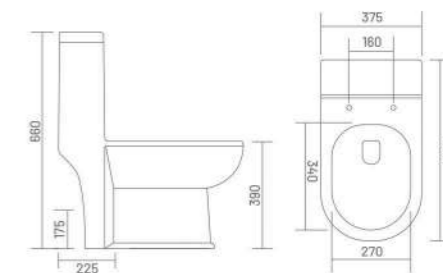

LEXUS - S&P (Rimless)

One Piece Closet
L 690 W 375 H 750
S Trap - 225mm(9")
P Trap - 175mm