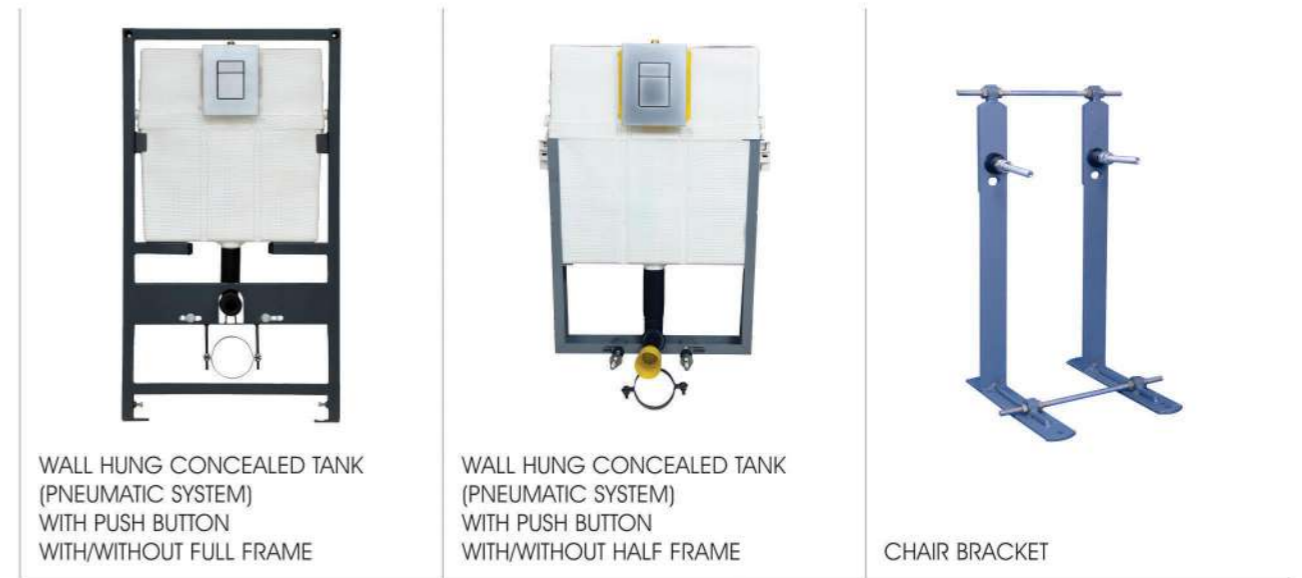

# ACCESSORIES

WALL HUNG CONCEALED TANK (PNEUMATIC SYSTEM) WITH PUSH BUTTON WITH/WITHOUT FULL FRAME

WALL HUNG CONCEALED TANK (PNEUMATIC SYSTEM) WITH PUSH BUTTON WITH/WITHOUT HALF FRAME

CHAIR BRACKET

SINGLE FLUSH TANK (TOP FLUSHING)