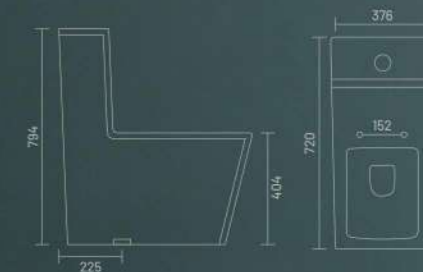

One Piece Closet  
L 720 W 376 H 794  
S Trap - 225mm(9")

slender stuff  
of dimension

ONE PIECE CLOSET

-  RIMLESS DESIGN
-  WASH DOWN FLUSH
-  UF SEAT COVER

**ROLEX - S (Rimless)**

One Piece Closet  
L 650 W 360 H 710  
S Trap - 225mm(9")