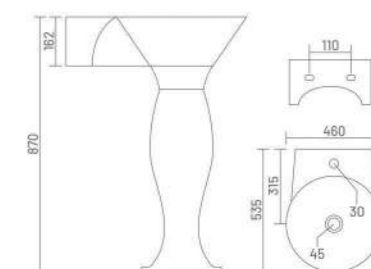

SONIC

Wash Basin Pedestal
L 460 W 535 H 870