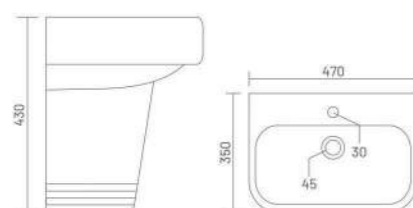

**SOBER**  
Wash Basin Pedestal  
L 560 W 430 H 830

**CLASSIC**  
Wash Basin Pedestal  
L 570 W 445 H 845

**LEXO**  
Wash Basin Pedestal  
L 520 W 390 H 830

**ERAS**  
Wash Basin Pedestal  
L 475 W 370 H 806

driving  
uniqueness  
in design

**ADDY**

Wash Basin Half Pedestal  
L 410 W 375 H 430

shaping  
new  
creativity

**FLORA**

Wash Basin Half Pedestal  
L 470 W 350 H 430

**CUBIC**

Wash Basin Half Pedestal  
L 425 W 340 H 430