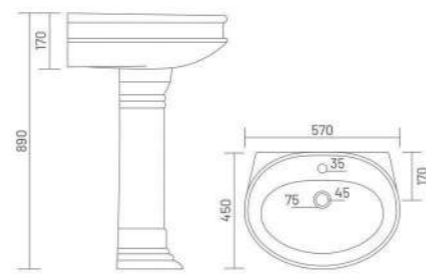

Wash Basin Pedestal  
L 585 W 455 H 815

**MERY**

Wash Basin Pedestal  
L 580 W 470 H 825

**CORNIA CORNER**

Wash Basin Pedestal  
L 525 W 440 H 780

**SANDY**  
Wash Basin Pedestal  
L 570 W 450 H 890

**SERENA**  
Wash Basin Pedestal  
L 590 W 480 H 945