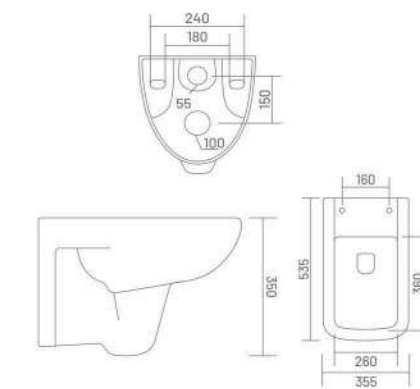

LATIOS

Wall Hung Closet
L 575 W 380 H 375