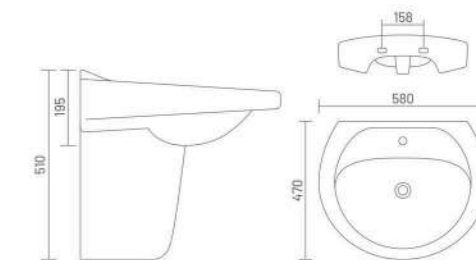

**SELINA**

Wash Basin Half Pedestal  
L 575 W 410 H 490

**SONIC**

Wash Basin Half Pedestal  
L 460 W 535 H 505

shape of  
inspiration

**SOBER**

Wash Basin Half Pedestal  
L 560 W 430 H 480

**CLASSIC**

Wash Basin Half Pedestal  
L 570 W 445 H 510

**MOON**

Wash Basin Half Pedestal  
L 525 W 410 H 510

**MERY**

Wash Basin Half Pedestal  
L 580 W 470 H 510

**LUCY**

Wash Basin Half Pedestal  
L 585 W 455 H 510