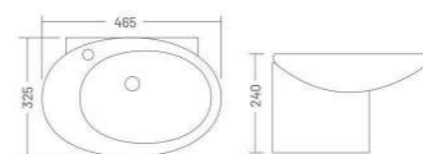

One Piece Basin  
L 390 W 355 H 355

**CORAL**

One Piece Basin  
L 505 W 350 H 260

**VEGA**

One Piece Basin  
L 465 W 325 H 240

**GRAND**

One Piece Basin  
L 555 W 470 H 395

WALL HUNG BASIN