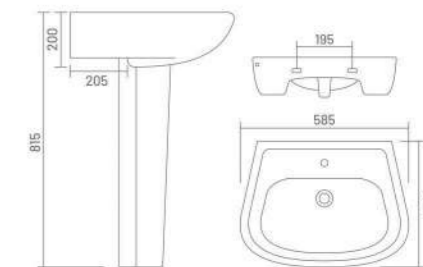

MERY

Wash Basin Pedestal
L 580 W 470 H 825