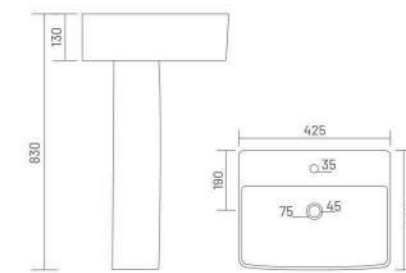

FLORA
Wash Basin Pedestal
L 498 W 385 H 858