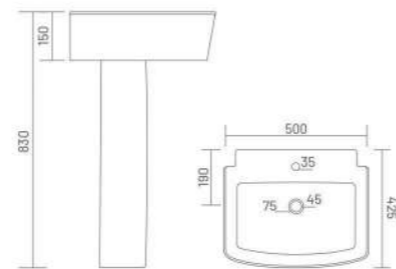

**SONICA**  
Wash Basin Pedestal  
L 542 W 475 H 925

WASH BASIN PEDESTAL

**ALEXA**  
Wash Basin Pedestal  
L 465 W 325 H 810

**TORUS**  
Wash Basin Pedestal  
L 510 W 430 H 840

**LORAS**  
Wash Basin Pedestal  
L 565 W 425 H 850