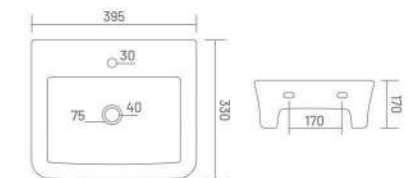

**ERAS**

Wall Hung Basin  
L 485 W 370 H 185

**CUBIC**

Wall Hung Basin  
L 430 W 335 H 130

**ALEXA**

Wall Hung Basin  
L 465 W 325 H 140

**RIVA**

Wall Hung Basin  
L 395 W 330 H 170