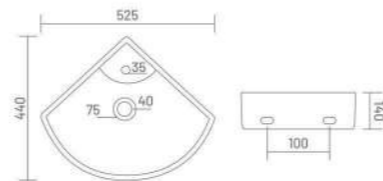

LILY CORNER

Wall Hung Basin
L 345 W 345 H 140