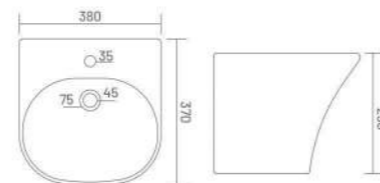

ONE PIECE BASIN

ROMAN

One Piece Basin
L 380 W 370 H 250

ONE PIECE BASIN

Q-3

One Piece Basin
L 475 W 400 H 300

DENIM

One Piece Basin
L 390 W 355 H 355

CORAL

One Piece Basin
L 505 W 350 H 260

VEGA

One Piece Basin
L 465 W 325 H 240

GRAND

One Piece Basin
L 555 W 470 H 395