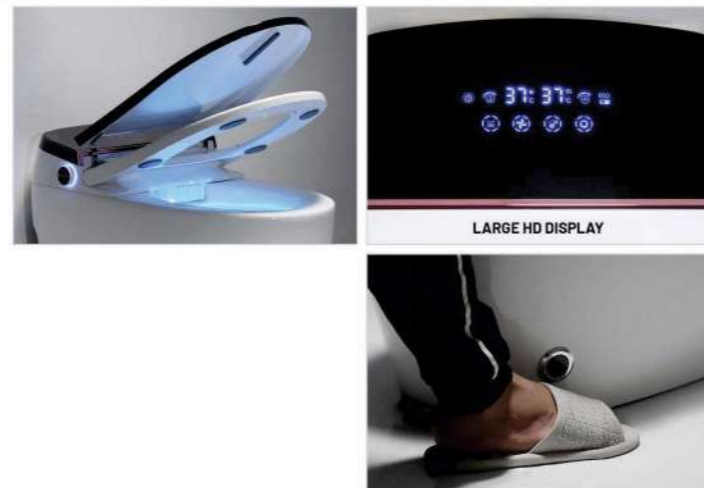

SMART TOILET

WIS-SMART 102

Pulse Tankless Toilet
L 680 W 420 H 490
S-trap 300mm(12") rounghing-in

PULSE FLOOR MOUNTED TOILET

WIS-SMART 103

Pulse Tankless Toilet
L 620 W 380 H 455
S-trap 300mm(12") rounghing-in

WIS-SMART 104

Pulse Tankless Toilet
L 590 W 360 H 445
S-trap 300mm(12") rounghing-in