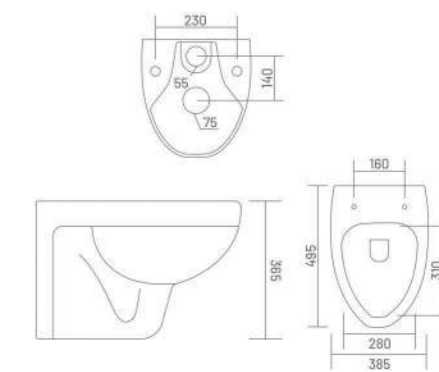

UF UF SEAT COVER

PACIFIC

Wall Hung Closet
L 505 W 358 H 366