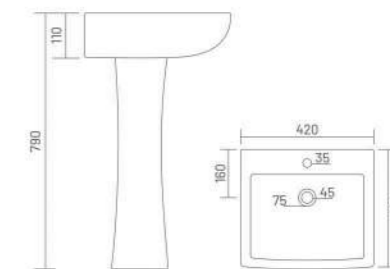

SELINA
Wash Basin Pedestal
L 575 W 410 H 790