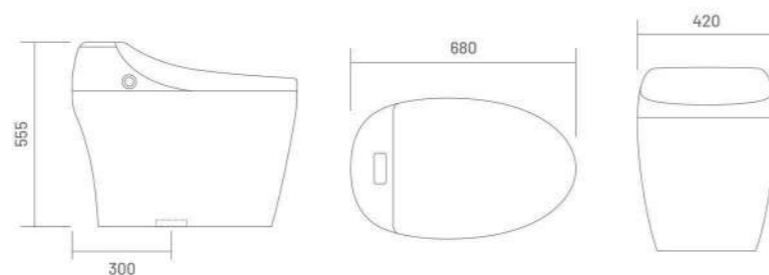

WIS-SMART 101

Pulse Tankless Toilet
L 680 W 420 H 555
S-trap 300mm(12") roughing-in
Floor Mounted
ABS Seat Cover

*Pressure pump must be required for smart toilet
*1.5 bar pressure required compulsory

FEATURES

Hip Cleaning	Women Cleaning	Drying
Water Temperature Adjustment	Seat Temperature Adjustment	
Side Push Button	One Button Flushing	Nozzle Self-Cleaning
Nozzle Adjustment	Electric Leakage Protection	
Led LCD Screen	Tankless Design	LCD Remote
Foot Sense Flushing	Redar Automatic Opening Seat & Cover