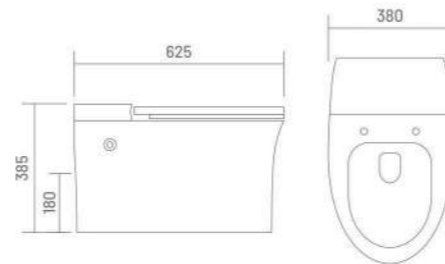

PULSE WALL MOUNTED TOILET

WIS-SMART 105

Wall Hung Closet
L 625 W 380 H 385
P-trap 180mm