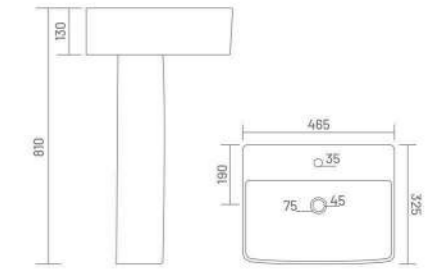

WASH BASIN PEDESTAL

ALEXA
Wash Basin Pedestal
L 465 W 325 H 810