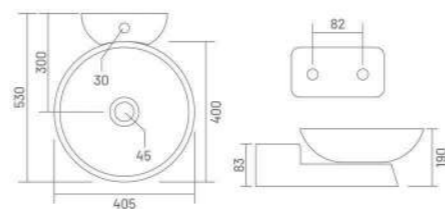

**FLORA**

Wall Hung Basin  
L 470 W 350 H 200

**VITRO**

Wall Hung Basin  
L 390 W 440 H 145

**AVVIO**

Wall Hung Basin  
L 470 W 325 H 120

**BRIGO WITH STAND**

Wall Hung Basin  
L 530 W 405 H 190