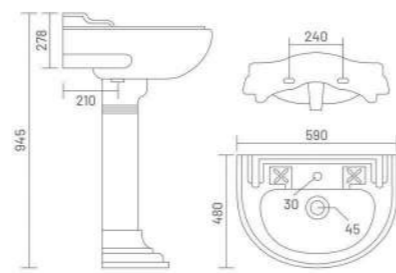

Wash Basin Pedestal  
L 585 W 455 H 815

**MERY**

Wash Basin Pedestal  
L 580 W 470 H 825

**CORNIA CORNER**

Wash Basin Pedestal  
L 525 W 440 H 780

**SANDY**  
Wash Basin Pedestal  
L 570 W 450 H 890

**SERENA**  
Wash Basin Pedestal  
L 590 W 480 H 945