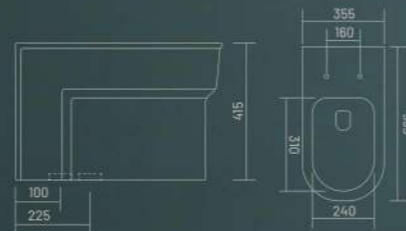

LUXURIOUS WATER CLOSET

BIBA (Syphonic)

Water Closet
L 595 W 355 H 415

4D
FLUSH

RIMLESS
DESIGN

SYPHONIC
FLUSH

UF SEAT
COVER