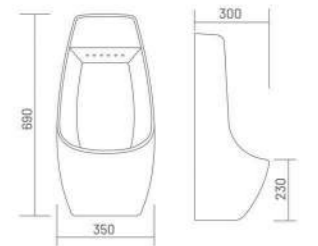

UNIQUE URINAL

Urinal
L 300 W 350 H 690

URINAL SENSOR