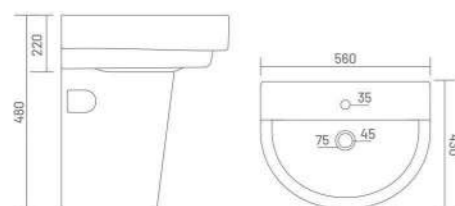

**SELINA**

Wash Basin Half Pedestal  
L 575 W 410 H 490

**SONIC**

Wash Basin Half Pedestal  
L 460 W 535 H 505

shape of  
inspiration

**SOBER**

Wash Basin Half Pedestal  
L 560 W 430 H 480

**CLASSIC**