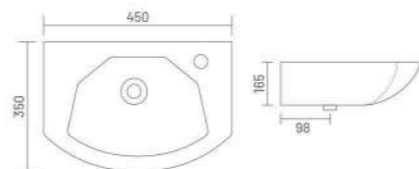

**ROMA**

Wall Hung Basin  
L 360 W 360 H 150

**CUBA**

Wall Hung Basin  
L 345 W 300 H 130

**JOLLY**

Wall Hung Basin  
L 450 W 350 H 165

**NANO**

Wall Hung Basin  
L 380 W 300 H 190