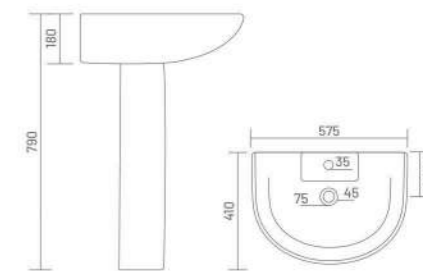

WASH BASIN PEDESTAL

**ADDY**  
Wash Basin Pedestal  
L 410 W 360 H 830

**CUBIC**  
Wash Basin Pedestal  
L 425 W 340 H 830

**FLORA**  
Wash Basin Pedestal  
L 498 W 385 H 858

**SOFIA**  
Wash Basin Pedestal  
L 575 W 420 H 850

**KITE**  
Wash Basin Pedestal  
L 570 W 495 H 850

**SIMON**  
Wash Basin Pedestal  
L 600 W 480 H 860

**LORIC**  
Wash Basin Pedestal  
L 420 W 410 H 790

**SELINA**  
Wash Basin Pedestal  
L 575 W 410 H 790