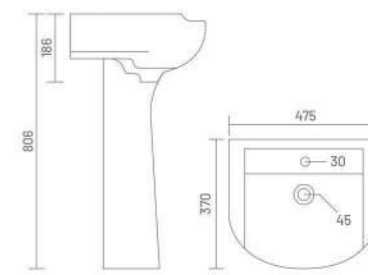

**SOBER**  
Wash Basin Pedestal  
L 560 W 430 H 830

**CLASSIC**  
Wash Basin Pedestal  
L 570 W 445 H 845

**LEXO**  
Wash Basin Pedestal  
L 520 W 390 H 830

**ERAS**  
Wash Basin Pedestal  
L 475 W 370 H 806