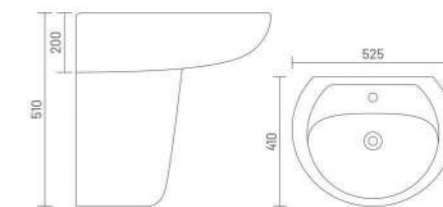

SONIC

Wash Basin Half Pedestal
L 460 W 535 H 505

shape of
inspiration

SOBER

Wash Basin Half Pedestal
L 560 W 430 H 480

CLASSIC

Wash Basin Half Pedestal
L 570 W 445 H 510

MOON

Wash Basin Half Pedestal
L 525 W 410 H 510

MERY

Wash Basin Half Pedestal
L 580 W 470 H 510

LUCY

Wash Basin Half Pedestal
L 585 W 455 H 510