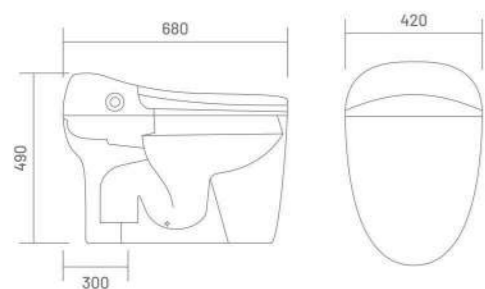

SMART TOILET

WIS-SMART 102

Pulse Tankless Toilet
L 680 W 420 H 490
S-trap 300mm(12") rounghing-in

PULSE FLOOR MOUNTED TOILET

WIS-SMART 103

Pulse Tankless Toilet
L 620 W 380 H 455
S-trap 300mm(12") rounghing-in

WIS-SMART 104

Pulse Tankless Toilet
L 590 W 360 H 445
S-trap 300mm(12") rounghing-in