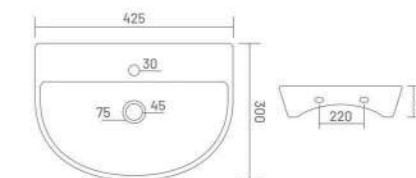

**ADDY**

Wall Hung Basin  
L 410 W 375 H 155

designed  
for glory

WALL HUNG BASIN

**LYRA**

Wall Hung Basin  
L 425 W 400 H 160

**MARK**

Wall Hung Basin  
L 425 W 300 H 100