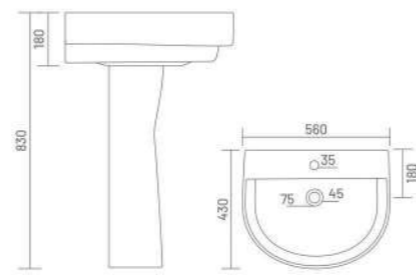

CLASSIC
Wash Basin Pedestal
L 570 W 445 H 845