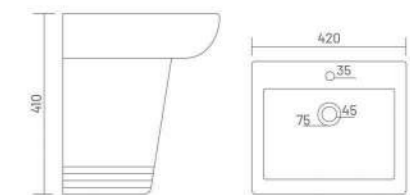

TORUS

Wash Basin Half Pedestal
L 510 W 430 H 420