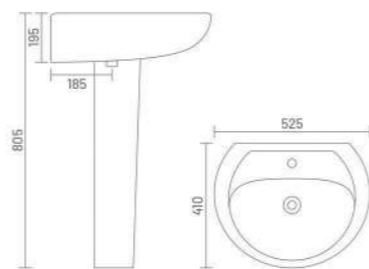

WASH BASIN PEDESTAL

**ADDY**  
Wash Basin Pedestal  
L 410 W 360 H 830

**CUBIC**  
Wash Basin Pedestal  
L 425 W 340 H 830

**FLORA**  
Wash Basin Pedestal  
L 498 W 385 H 858

**SOFIA**  
Wash Basin Pedestal  
L 575 W 420 H 850

**KITE**  
Wash Basin Pedestal  
L 570 W 495 H 850

**SIMON**  
Wash Basin Pedestal  
L 600 W 480 H 860

**LORIC**  
Wash Basin Pedestal  
L 420 W 410 H 790

**SELINA**  
Wash Basin Pedestal  
L 575 W 410 H 790

**HONEST**  
Wash Basin Pedestal  
L 450 W 300 H 780

**MARCO**

Wash Basin Pedestal  
L 465 W 330 H 780

**MOON**

Wash Basin Pedestal  
L 525 W 410 H 805

**MARK**

Wash Basin Pedestal  
L 425 W 300 H 730

**LUCY**