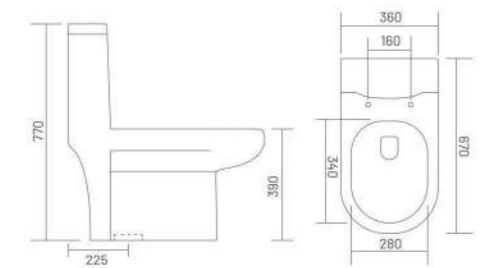

**LAVA - S**

One Piece Closet  
L 670 W 365 H 750  
S Trap - 225mm(9")  
S Trap - 300mm(12")

-  4D FLUSH
-  RIMLESS DESIGN
-  SYPHONIC FLUSH
-  UF SEAT COVER

**CARNIVAL - S**

One Piece Closet  
L 670 W 360 H 770  
S Trap - 225mm(9")