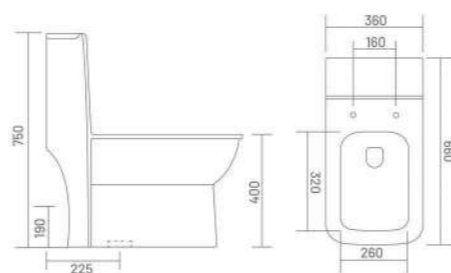

**ALASKA - S&P (Rimless)**

One Piece Closet  
L 670 W 375 H 740  
S Trap - 225mm(9")  
P Trap - 190mm

-  RIMLESS DESIGN
-  WASH DOWN FLUSH
-  UF SEAT COVER

**ORCHID - S&P (Rimless)**

One Piece Closet  
L 660 W 360 H 750  
S Trap - 225mm(9")  
P Trap - 190mm