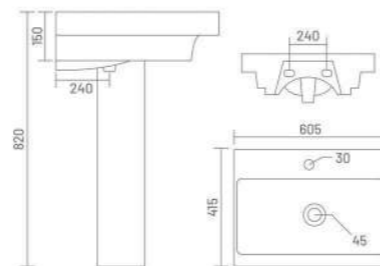

VICTORIA

Wash Basin Pedestal
L 605 W 415 H 820