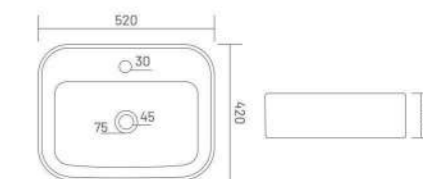

TABLE TOP BASIN

TITAN

Table Top Basin
L 520 W 420 H 140