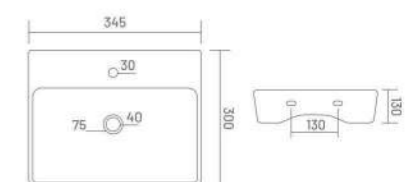

CUBA

Wall Hung Basin
L 345 W 300 H 130