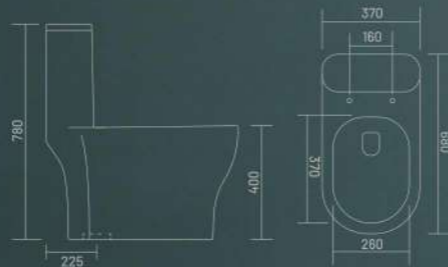

ONE PIECE CLOSET

WATERON - S

One Piece Closet
L 680 W 370 H 780
S Trap - 225mm(9")

4D
FLUSH

RIMLESS
DESIGN

SYPHONIC
FLUSH

UF SEAT
COVER