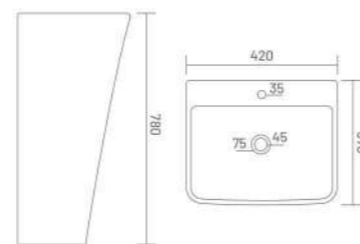

TESLA
One Piece Basin
L 420 W 370 H 780