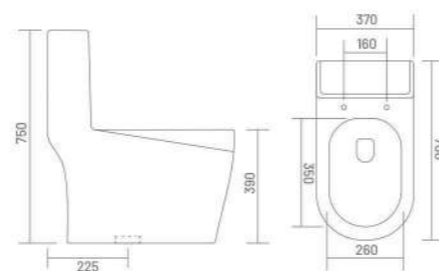

- RIMLESS DESIGN
- SYPHONIC FLUSH
- TORNADO FLUSH

BELLINO - S

One Piece Closet
L 695 W 395 H 760
S Trap - 225mm(9")
S Trap - 300mm(12")