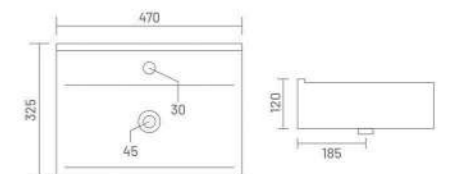

**FLORA**

Wall Hung Basin  
L 470 W 350 H 200

**VITRO**

Wall Hung Basin  
L 390 W 440 H 145

**AVVIO**

Wall Hung Basin  
L 470 W 325 H 120

**BRIGO WITH STAND**

Wall Hung Basin  
L 530 W 405 H 190