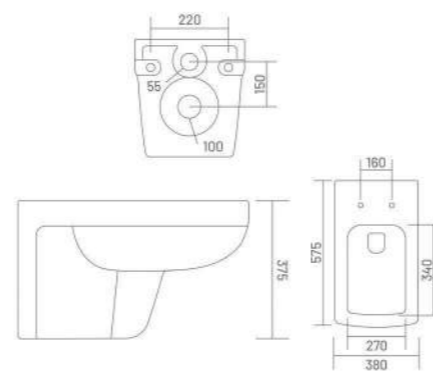

CASCADE

Wall Hung Closet
L 495 W 385 H 365