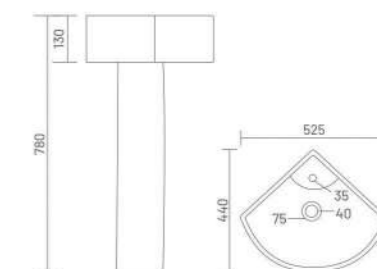

Wash Basin Pedestal  
L 585 W 455 H 815

**MERY**

Wash Basin Pedestal  
L 580 W 470 H 825

**CORNIA CORNER**

Wash Basin Pedestal  
L 525 W 440 H 780

**SANDY**  
Wash Basin Pedestal  
L 570 W 450 H 890

**SERENA**  
Wash Basin Pedestal  
L 590 W 480 H 945