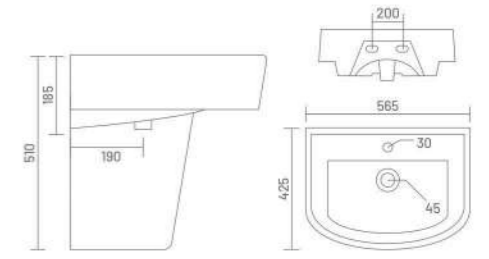

**ADEL**

Wash Basin Half Pedestal  
L 575 W 455 H 510

**LYRA**

Wash Basin Half Pedestal  
L 425 W 400 H 430

**LORAS**

Wash Basin Half Pedestal  
L 565 W 425 H 510

**KITE**

Wash Basin Half Pedestal  
L 570 W 495 H 460