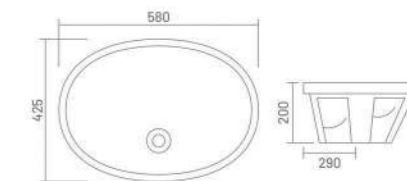

COUNTER BASIN

PRIME

Top Counter Basin
L 580 W 425 H 200