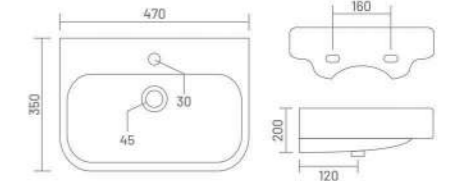

VITRO

Wall Hung Basin
L 390 W 440 H 145