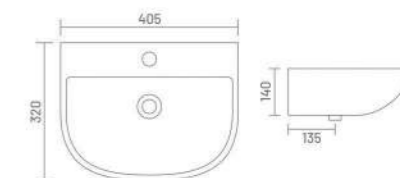

**FLORA**

Wall Hung Basin  
L 470 W 350 H 200

**VITRO**

Wall Hung Basin  
L 390 W 440 H 145

**AVVIO**

Wall Hung Basin  
L 470 W 325 H 120

**BRIGO WITH STAND**

Wall Hung Basin  
L 530 W 405 H 190

**CODY**

Wall Hung Basin  
L 440 W 290 H 135

**HONEST**

Wall Hung Basin  
L 450 W 300 H 190

**PEARL**

Wall Hung Basin  
L 405 W 320 H 140

**REAL**

Wall Hung Basin  
L 475 W 330 H 200