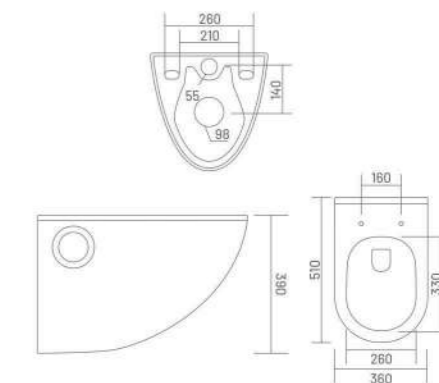

ITALIA

Wall Hung Closet
L 510 W 350 H 340

UF SEAT COVER

living with
authentic design

RIMLESS-DESIGN

TOILET BOWL WITHOUT AN EDGE

The rimless design is standard for all special toilets. It means that the toilet bowls do not have any difficult-to-reach places in which dirt and bacteria can accumulate. This makes it possible to clean the toilet far more quickly, easily and thoroughly. WATERO has produced rimless toilet bowls.

UF SEAT COVER

OPERA

Wall Hung Closet
L 510 W 360 H 390