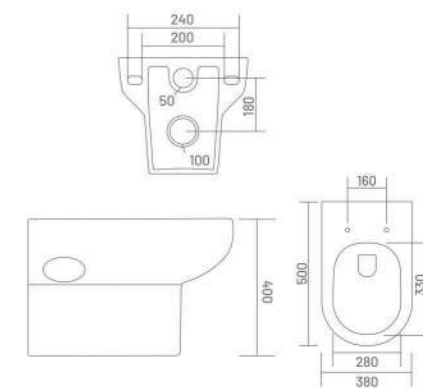

INBUILT JET

UF UF SEAT COVER

**COMMANDER**

Wall Hung Closet  
L 515 W 360 H 350

RIMLESS DESIGN

UF UF SEAT COVER

**SARA (Rimless)**

Wall Hung Closet  
L 500 W 380 H 400