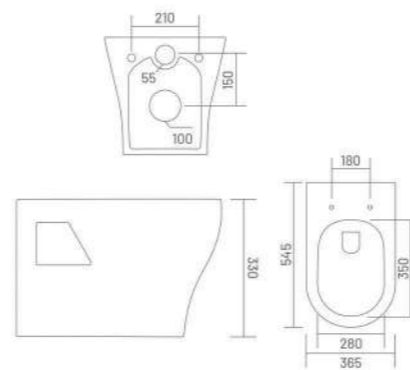

Wall Hung Closet  
L 495 W 360 H 360

INBUILT JET

RIMLESS DESIGN

UF SEAT COVER

smart  
irresistible  
curves

WALL HUNG CLOSET

**CELIO**

Wall Hung Closet  
L 485 W 350 H 350

**ESTELLA**

Wall Hung Closet  
L 530 W 390 H 370

WALL HUNG CLOSET

UF UF SEAT COVER

**RETRO**

Wall Hung Closet  
L 545 W 365 H 330

WALL HUNG CLOSET

RIMLESS DESIGN