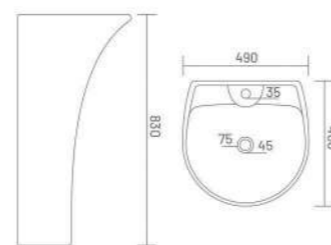

BENTLEY
One Piece Basin
L 490 W 400 H 830