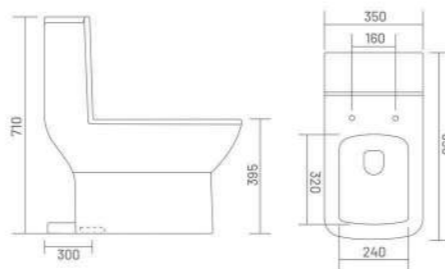

ONE PIECE CLOSET

WASH DOWN FLUSH UF SEAT COVER

SPICE - S&P

One Piece Closet
L 665 W 350 H 735
S Trap - 225mm(9")
P Trap - 185mm

WASH DOWN FLUSH

CRYSTAL - S

One Piece Closet
L 710 W 375 H 740
S Trap - 100mm(4")
S Trap - 300mm(12")

WASH DOWN FLUSH RIMLESS DESIGN

UF SEAT COVER

VENUS - S (Rimless)

One Piece Closet
L 650 W 350 H 710
S Trap - 300mm(12")

ONE PIECE CLOSET

WASH DOWN FLUSH

FUSION - S

One Piece Closet
L 670 W 360 H 755
S Trap - 225mm(9")

WASH DOWN FLUSH

CAMRY - S&P

One Piece Closet
L 720 W 340 H 680
S Trap - 225mm(9")
P Trap - 190mm

WASH DOWN FLUSH

CLASSIC - S&P

One Piece Closet
L 705 W 395 H 685
S Trap - 225mm(9")
P Trap - 185mm