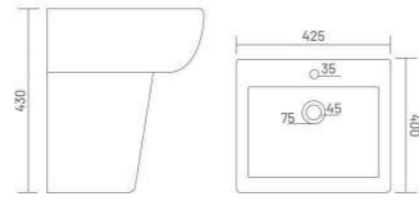

PLANO

Wash Basin Half Pedestal
L 455 W 350 H 410

ADEL

Wash Basin Half Pedestal
L 575 W 455 H 510

LYRA

Wash Basin Half Pedestal
L 425 W 400 H 430

LORAS

Wash Basin Half Pedestal
L 565 W 425 H 510

KITE

Wash Basin Half Pedestal
L 570 W 495 H 460

SELINA

Wash Basin Half Pedestal
L 575 W 410 H 490