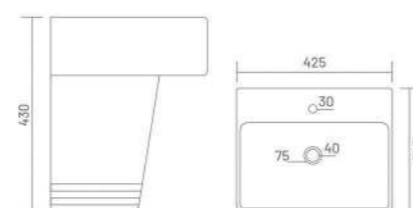

**SOBER**  
Wash Basin Pedestal  
L 560 W 430 H 830

**CLASSIC**  
Wash Basin Pedestal  
L 570 W 445 H 845

**LEXO**  
Wash Basin Pedestal  
L 520 W 390 H 830

**ERAS**  
Wash Basin Pedestal  
L 475 W 370 H 806

driving  
uniqueness  
in design

**ADDY**

Wash Basin Half Pedestal  
L 410 W 375 H 430

shaping  
new  
creativity

**FLORA**

Wash Basin Half Pedestal  
L 470 W 350 H 430

**CUBIC**

Wash Basin Half Pedestal  
L 425 W 340 H 430