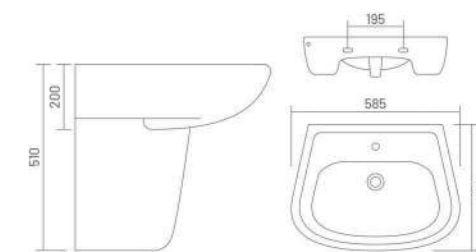

**SELINA**

Wash Basin Half Pedestal  
L 575 W 410 H 490

**SONIC**

Wash Basin Half Pedestal  
L 460 W 535 H 505

shape of  
inspiration

**SOBER**

Wash Basin Half Pedestal  
L 560 W 430 H 480

**CLASSIC**

Wash Basin Half Pedestal  
L 570 W 445 H 510

**MOON**

Wash Basin Half Pedestal  
L 525 W 410 H 510

**MERY**

Wash Basin Half Pedestal  
L 580 W 470 H 510

**LUCY**

Wash Basin Half Pedestal  
L 585 W 455 H 510