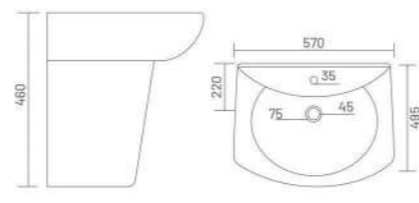

**ADEL**

Wash Basin Half Pedestal  
L 575 W 455 H 510

**LYRA**

Wash Basin Half Pedestal  
L 425 W 400 H 430

**LORAS**

Wash Basin Half Pedestal  
L 565 W 425 H 510

**KITE**

Wash Basin Half Pedestal  
L 570 W 495 H 460

**SELINA**

Wash Basin Half Pedestal  
L 575 W 410 H 490

**SONIC**

Wash Basin Half Pedestal  
L 460 W 535 H 505

shape of  
inspiration

**SOBER**

Wash Basin Half Pedestal  
L 560 W 430 H 480

**CLASSIC**