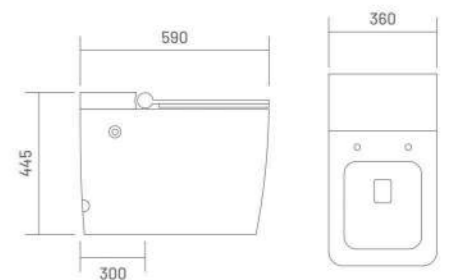

SMART TOILET

WIS-SMART 102

Pulse Tankless Toilet  
L 680 W 420 H 490  
S-trap 300mm(12") rounghing-in

PULSE FLOOR MOUNTED TOILET

WIS-SMART 103

Pulse Tankless Toilet  
L 620 W 380 H 455  
S-trap 300mm(12") rounghing-in