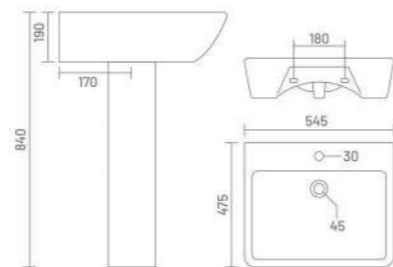

PLANO
Wash Basin Pedestal
L 455 W 350 H 825