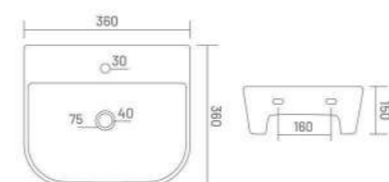

**ERAS**

Wall Hung Basin  
L 485 W 370 H 185

**CUBIC**

Wall Hung Basin  
L 430 W 335 H 130

**ALEXA**

Wall Hung Basin  
L 465 W 325 H 140

**RIVA**

Wall Hung Basin  
L 395 W 330 H 170