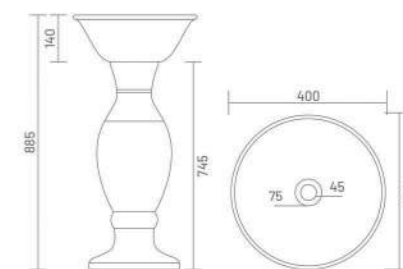

WASH BASIN PEDESTAL

SONA-B (Matt)

Wash Basin Pedestal
L 400 W 400 H 885