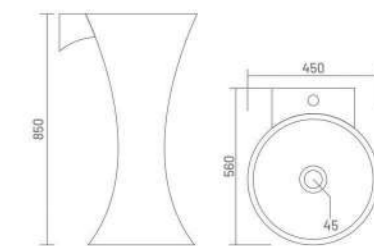

space with  
playful artistry

**TESLA**  
One Piece Basin  
L 420 W 370 H 780

**BENTLEY**  
One Piece Basin  
L 490 W 400 H 830

**PORSCHÉ**  
One Piece Basin  
L 420 W 390 H 780

WITH STAND

**QUEENY**  
One Piece Basin  
L 560 W 450 H 850