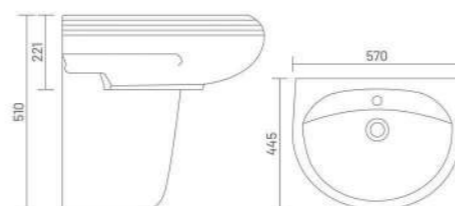

MOON

Wash Basin Half Pedestal
L 525 W 410 H 510