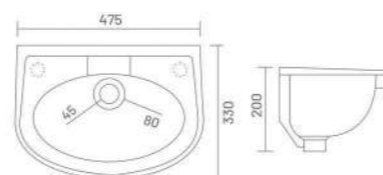

**CODY**

Wall Hung Basin  
L 440 W 290 H 135

**HONEST**

Wall Hung Basin  
L 450 W 300 H 190

**PEARL**

Wall Hung Basin  
L 405 W 320 H 140

**REAL**

Wall Hung Basin  
L 475 W 330 H 200