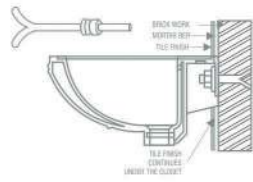

L 540 W 375 H 405

**ORISSA PAN-20" 222**

L 515 W 420 H 290

**WALL HUNG BASIN**

As per shown in the picture, the rag bolt must be grouted into the cement/concrete wall. The bolts must be fixed to the cement/concrete wall. Allow setting & checking than install it using nut and washer.