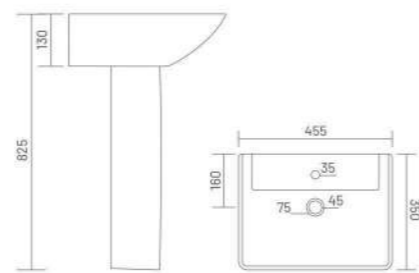

**ADEL**

Wash Basin Pedestal  
L 575 W 455 H 855

WASH BASIN PEDESTAL

**LEVIS**  
Wash Basin Pedestal  
L 545 W 475 H 840

**PLANO**  
Wash Basin Pedestal  
L 455 W 350 H 825

**LYRA**  
Wash Basin Pedestal  
L 425 W 400 H 850

WASH BASIN PEDESTAL

**ADDY**  
Wash Basin Pedestal  
L 410 W 360 H 830

**CUBIC**  
Wash Basin Pedestal  
L 425 W 340 H 830

**FLORA**  
Wash Basin Pedestal  
L 498 W 385 H 858

**SOFIA**  
Wash Basin Pedestal  
L 575 W 420 H 850