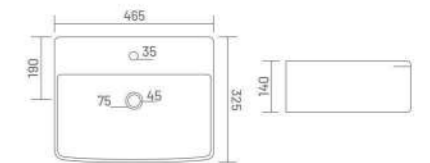

**ERAS**

Wall Hung Basin  
L 485 W 370 H 185

**CUBIC**

Wall Hung Basin  
L 430 W 335 H 130

**ALEXA**

Wall Hung Basin  
L 465 W 325 H 140

**RIVA**

Wall Hung Basin  
L 395 W 330 H 170