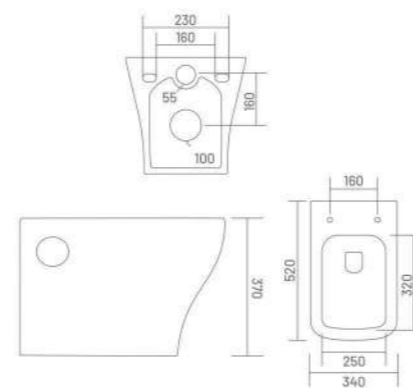

RIMLESS DESIGN

UF UF SEAT COVER

SARA (Rimless)

Wall Hung Closet
L 500 W 380 H 400