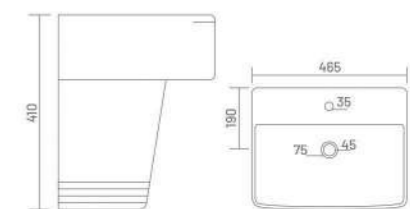

**LORIC**

Wash Basin Half Pedestal  
L 420 W 410 H 410

**TORUS**

Wash Basin Half Pedestal  
L 510 W 430 H 420

**ALEXA**

Wash Basin Half Pedestal  
L 465 W 325 H 410

**PLANO**

Wash Basin Half Pedestal  
L 455 W 350 H 410