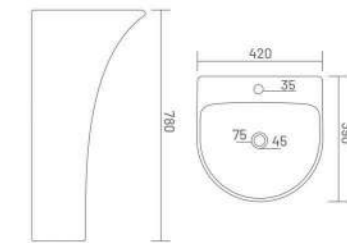

**SELINA**

Wash Basin Half Pedestal  
L 575 W 410 H 490

**SONIC**

Wash Basin Half Pedestal  
L 460 W 535 H 505

shape of  
inspiration

**SOBER**

Wash Basin Half Pedestal  
L 560 W 430 H 480

**CLASSIC**

Wash Basin Half Pedestal  
L 570 W 445 H 510

**MOON**

Wash Basin Half Pedestal  
L 525 W 410 H 510

**MERY**

Wash Basin Half Pedestal  
L 580 W 470 H 510

**LUCY**

Wash Basin Half Pedestal  
L 585 W 455 H 510

space with  
playful artistry

**TESLA**  
One Piece Basin  
L 420 W 370 H 780

**BENTLEY**  
One Piece Basin  
L 490 W 400 H 830

**PORSCHÉ**  
One Piece Basin  
L 420 W 390 H 780

WITH STAND

**QUEENY**  
One Piece Basin  
L 560 W 450 H 850

**PROTON**  
One Piece Basin  
L 400 W 385 H 280

ONE PIECE BASIN

**ROMAN**

One Piece Basin  
L 380 W 370 H 250

ONE PIECE BASIN

**Q-3**

One Piece Basin  
L 475 W 400 H 300

**DENIM**