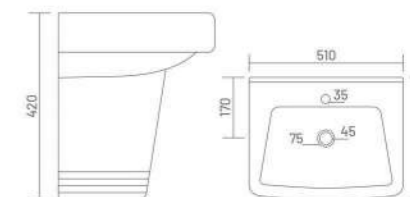

ALEXA

Wash Basin Half Pedestal
L 465 W 325 H 410