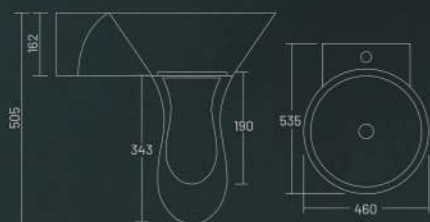

**SELINA**

Wash Basin Half Pedestal  
L 575 W 410 H 490

**SONIC**

Wash Basin Half Pedestal  
L 460 W 535 H 505

shape of  
inspiration

**SOBER**

Wash Basin Half Pedestal  
L 560 W 430 H 480

**CLASSIC**