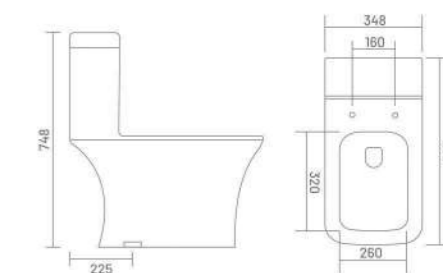

ONE PIECE CLOSET

- RIMLESS DESIGN
- WASH DOWN FLUSH
- UF SEAT COVER

ROLEX - S (Rimless)

One Piece Closet
L 650 W 360 H 710
S Trap - 225mm(9")

ONE PIECE CLOSET

- RIMLESS DESIGN
- WASH DOWN FLUSH
- UF SEAT COVER

LEXUS - S&P (Rimless)

One Piece Closet
L 690 W 375 H 750
S Trap - 225mm(9")
P Trap - 175mm

- RIMLESS DESIGN
- WASH DOWN FLUSH
- UF SEAT COVER

ALASKA - S&P (Rimless)

One Piece Closet
L 670 W 375 H 740
S Trap - 225mm(9")
P Trap - 190mm

- RIMLESS DESIGN
- WASH DOWN FLUSH
- UF SEAT COVER

ORCHID - S&P (Rimless)

One Piece Closet
L 660 W 360 H 750
S Trap - 225mm(9")
P Trap - 190mm

- WASH DOWN FLUSH
- UF SEAT COVER

PAJERO - S&P

One Piece Closet
L 660 W 348 H 748
S Trap - 225mm(9")