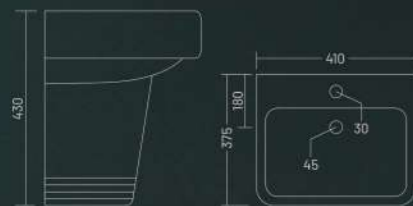

driving  
uniqueness  
in design

**ADDY**

Wash Basin Half Pedestal  
L 410 W 375 H 430

shaping  
new  
creativity

**FLORA**

Wash Basin Half Pedestal  
L 470 W 350 H 430

**CUBIC**

Wash Basin Half Pedestal  
L 425 W 340 H 430