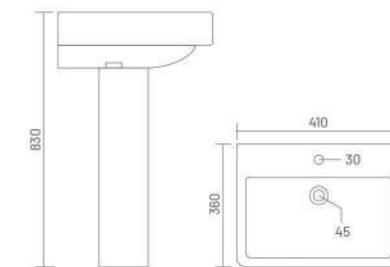

CUBIC
Wash Basin Pedestal
L 425 W 340 H 830