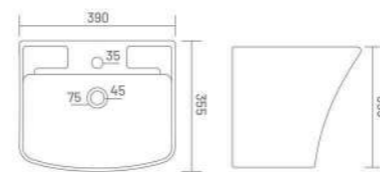

CORAL

One Piece Basin
L 505 W 350 H 260