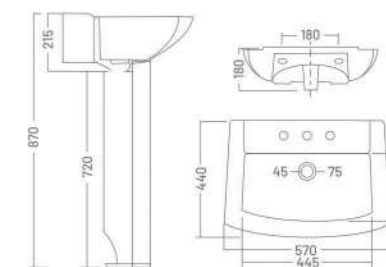

**SCALA**

Wash Basin Pedestal  
L 500 W 425 H 830

**VICTORIA**

Wash Basin Pedestal  
L 605 W 415 H 820

**CROWNLY**

Wash Basin Pedestal  
L 550 W 425 H 825

**PLANET**

Wash Basin Pedestal  
L 570 W 440 H 870