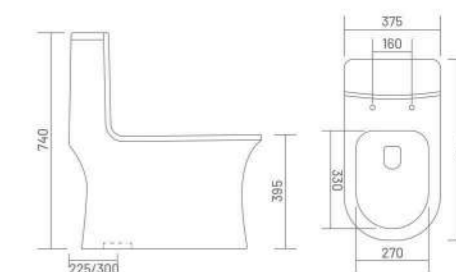

RIMLESS  
DESIGN

SYPHONIC  
FLUSH

UF SEAT  
COVER

**ALASKA - S**

One Piece Closet  
L 670 W 375 H 740  
S Trap - 225mm(9")  
S Trap - 300mm(12")

ONE PIECE CLOSET

-  RIMLESS DESIGN
-  SYPHONIC FLUSH
-  TORNADO FLUSH