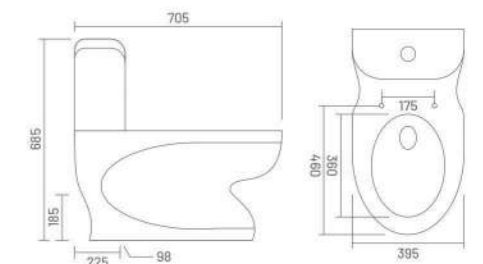

WASH DOWN FLUSH

**CAMRY - S&P**

One Piece Closet  
L 720 W 340 H 680  
S Trap - 225mm(9")  
P Trap - 190mm

WASH DOWN FLUSH

**CLASSIC - S&P**

One Piece Closet  
L 705 W 395 H 685  
S Trap - 225mm(9")  
P Trap - 185mm