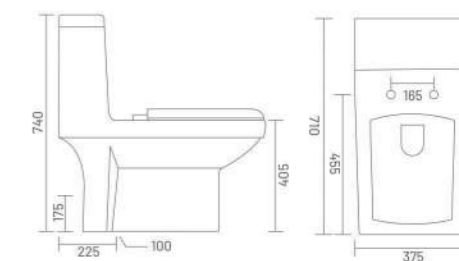

CRYSTAL - S&P

One Piece Closet
L 710 W 375 H 740
S Trap - 225mm(9")
P Trap - 175mm