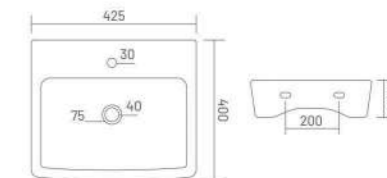

**ADDY**

Wall Hung Basin  
L 410 W 375 H 155

designed  
for glory

WALL HUNG BASIN

**LYRA**

Wall Hung Basin  
L 425 W 400 H 160

**MARK**

Wall Hung Basin  
L 425 W 300 H 100