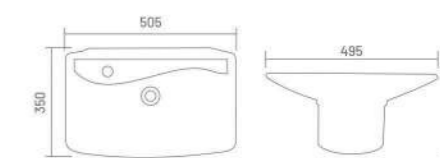

VEGA

One Piece Basin
L 465 W 325 H 240